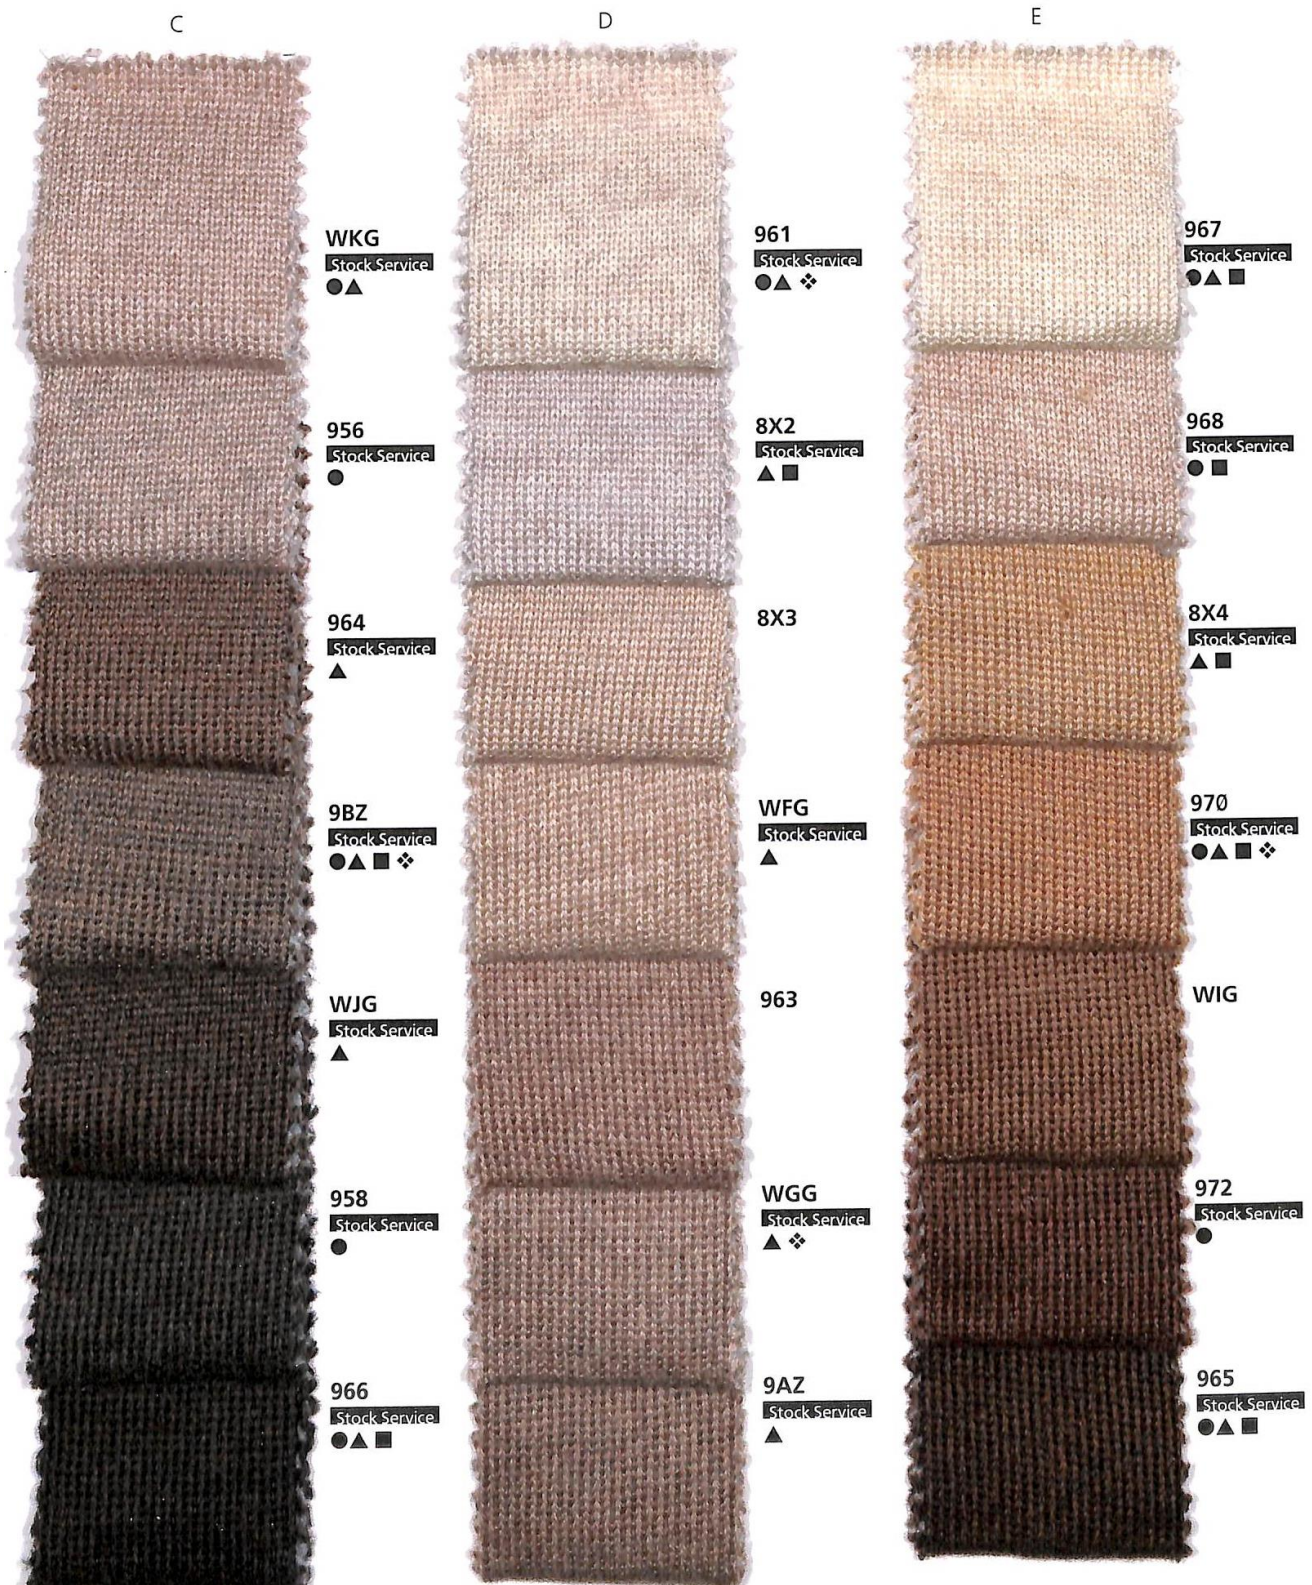

Pure New Wool

- Colori **Stock service** in – **Stock service** colours for
 - ▲ Colori **Stock service** in – **Stock service** colours for
 - Colori **Stock service** in – **Stock service** colours for
 - * Colori pronti per campionatura-Colours ready for sampling
- Aqua Nm 2/30, Bestwool Nm 2/28, Bestwool Nm 2/48, Class Tec Nm 2/28, Imagine Nm 2/36, Mercury Nm 2/52, Prince Nm 3000**

Pure New Wool

Pure New Wool

- Colori **Stock service** in – **Stock service** colours for
- ▲ Colori **Stock service** in – **Stock service** colours for
- Colori **Stock service** in – **Stock service** colours for
- ◆ Colori pronti per campionatura – Colours ready for sampling

Class Nm 2/28
 Imagine Nm 2/30
 Imagine Nm 2/48
 Prince Nm 3000

Pure New Wool

I colori melange sono disponibili nei seguenti articoli:
 The melange colours are available in the following articles:

Class Nm 2/28, Imagine Nm 2/30, Imagine Nm 2/36, Imagine Nm 2/48, Prince Nm 3000

This colourcard cancels and replaces the previous one, and is valid from 01-07-2019.

Pure New Wool