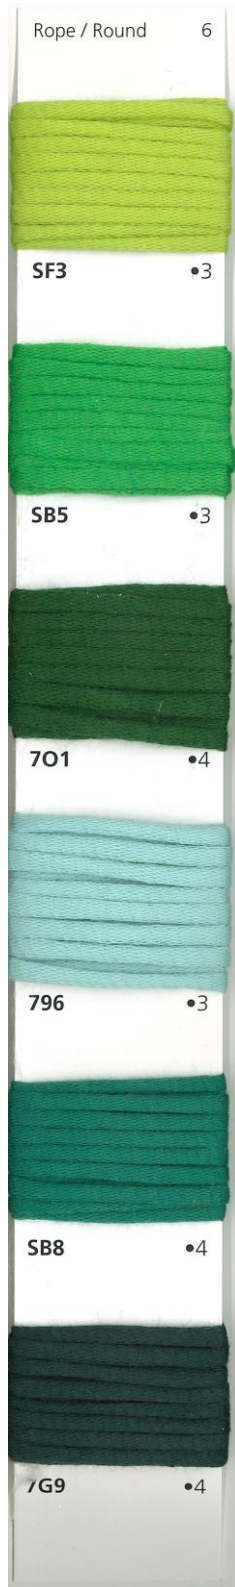

by EDOARDO MINGUCCI

Cod.54188 Cod.54578

Rope / Round

Nm 2200 Nm 5100

* Colori pronti per campionatura.

* Colours ready for sampling.

by EDOARDO MIROGLIO

Cod.54188

Cod.54578

Rope / Round

Nm 2200

Nm 5100

by EDOARDO MIRAGLIO

Cod.54188

Rope

Nm 2200

by EDOARDO MIRAGLIO

Cod.54188

Rope

Nm 2200

X4Y
•1

XR2
•1

ZEF
•1

YAY
•1