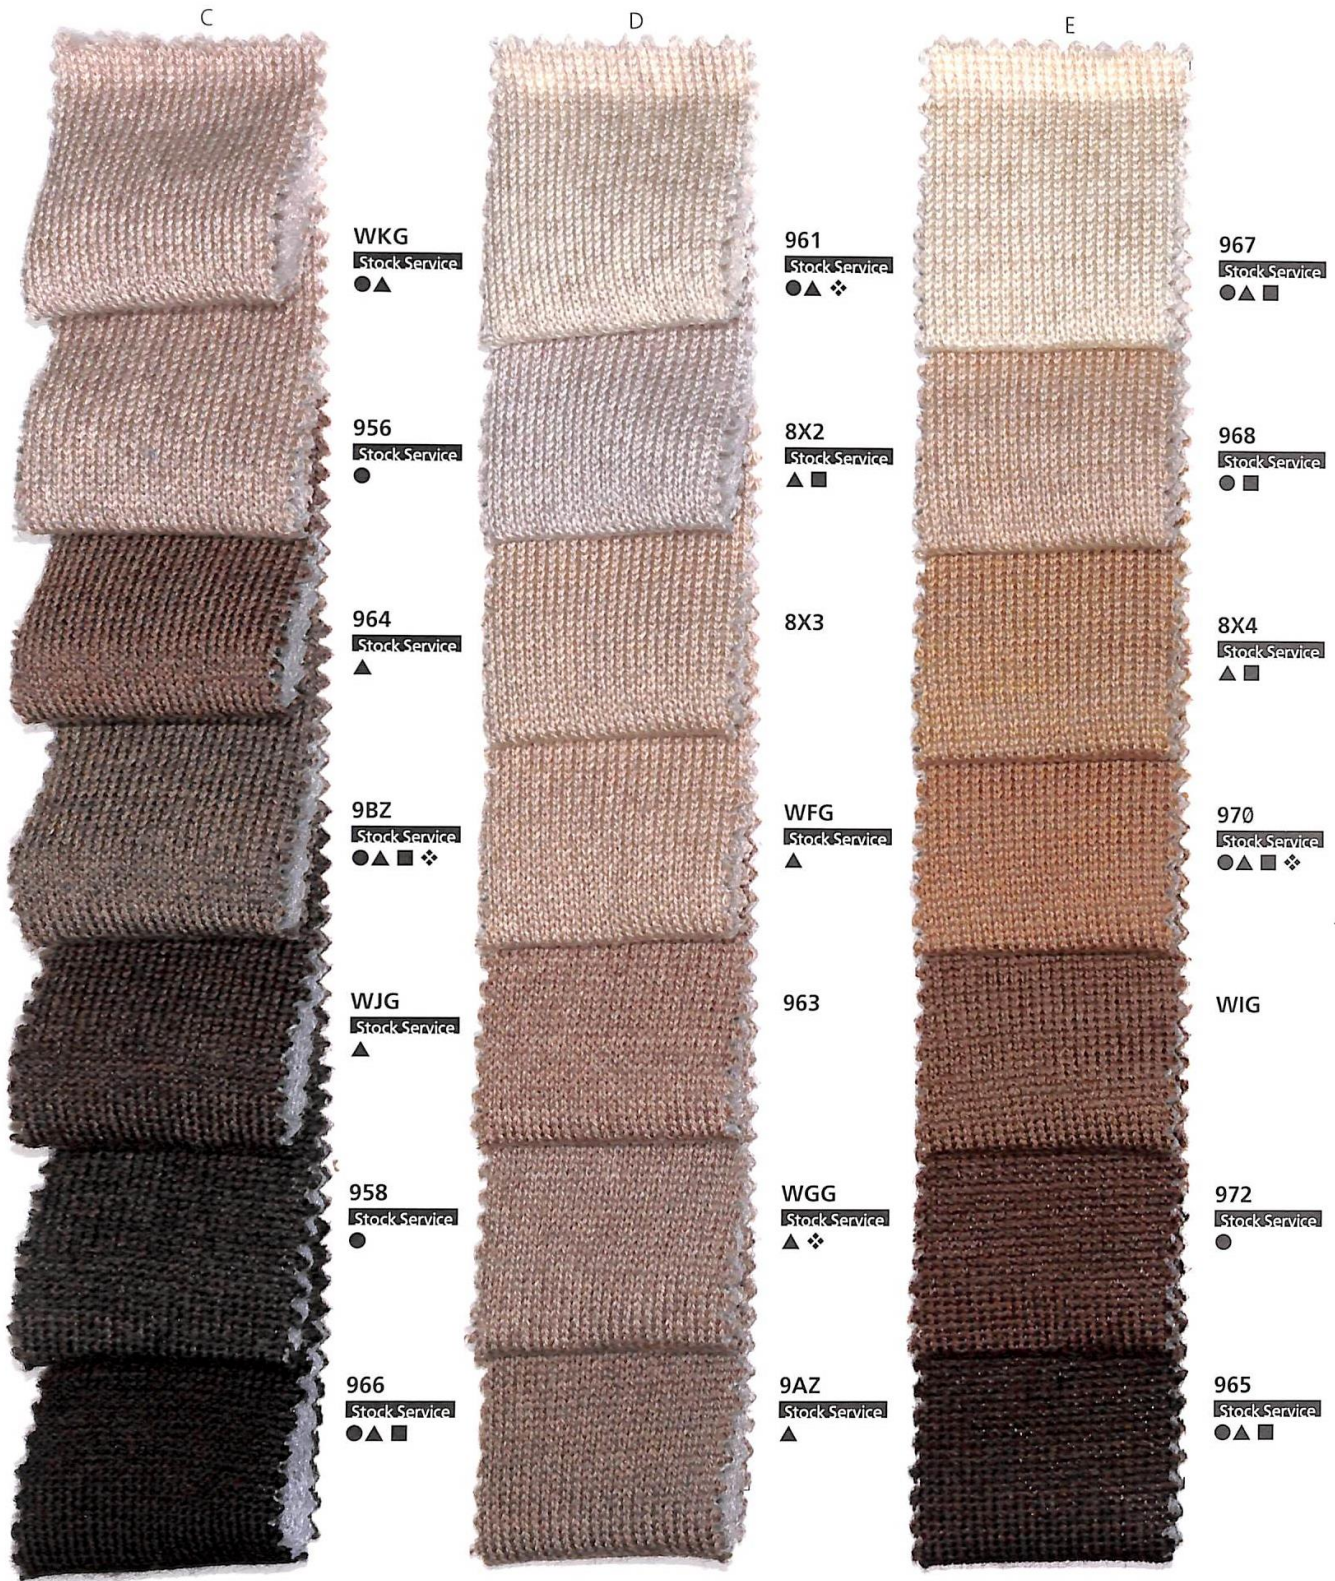

# Pure New Wool

# Pure New Wool

- Colori **Stock service** in – **Stock service** colours for
- ▲ Colori **Stock service** in – **Stock service** colours for
- Colori **Stock service** in – **Stock service** colours for
- ◆ Colori pronti per campionatura – Colours ready for sampling

# Pure New Wool

I colori melange sono disponibili nei seguenti articoli:  
 The melange colours are available in the following articles:

**Class Nm 2/28, Imagine Nm 2/30, Imagine Nm 2/36, Imagine Nm 2/48, Prince Nm 3000**

# Pure New Wool

I colori di questa cartella sono validi per i seguenti articoli:  
 The colours on this colour card are valid for the following qualities:

**Shape Nm 1/48 100%WV Extrafine.**