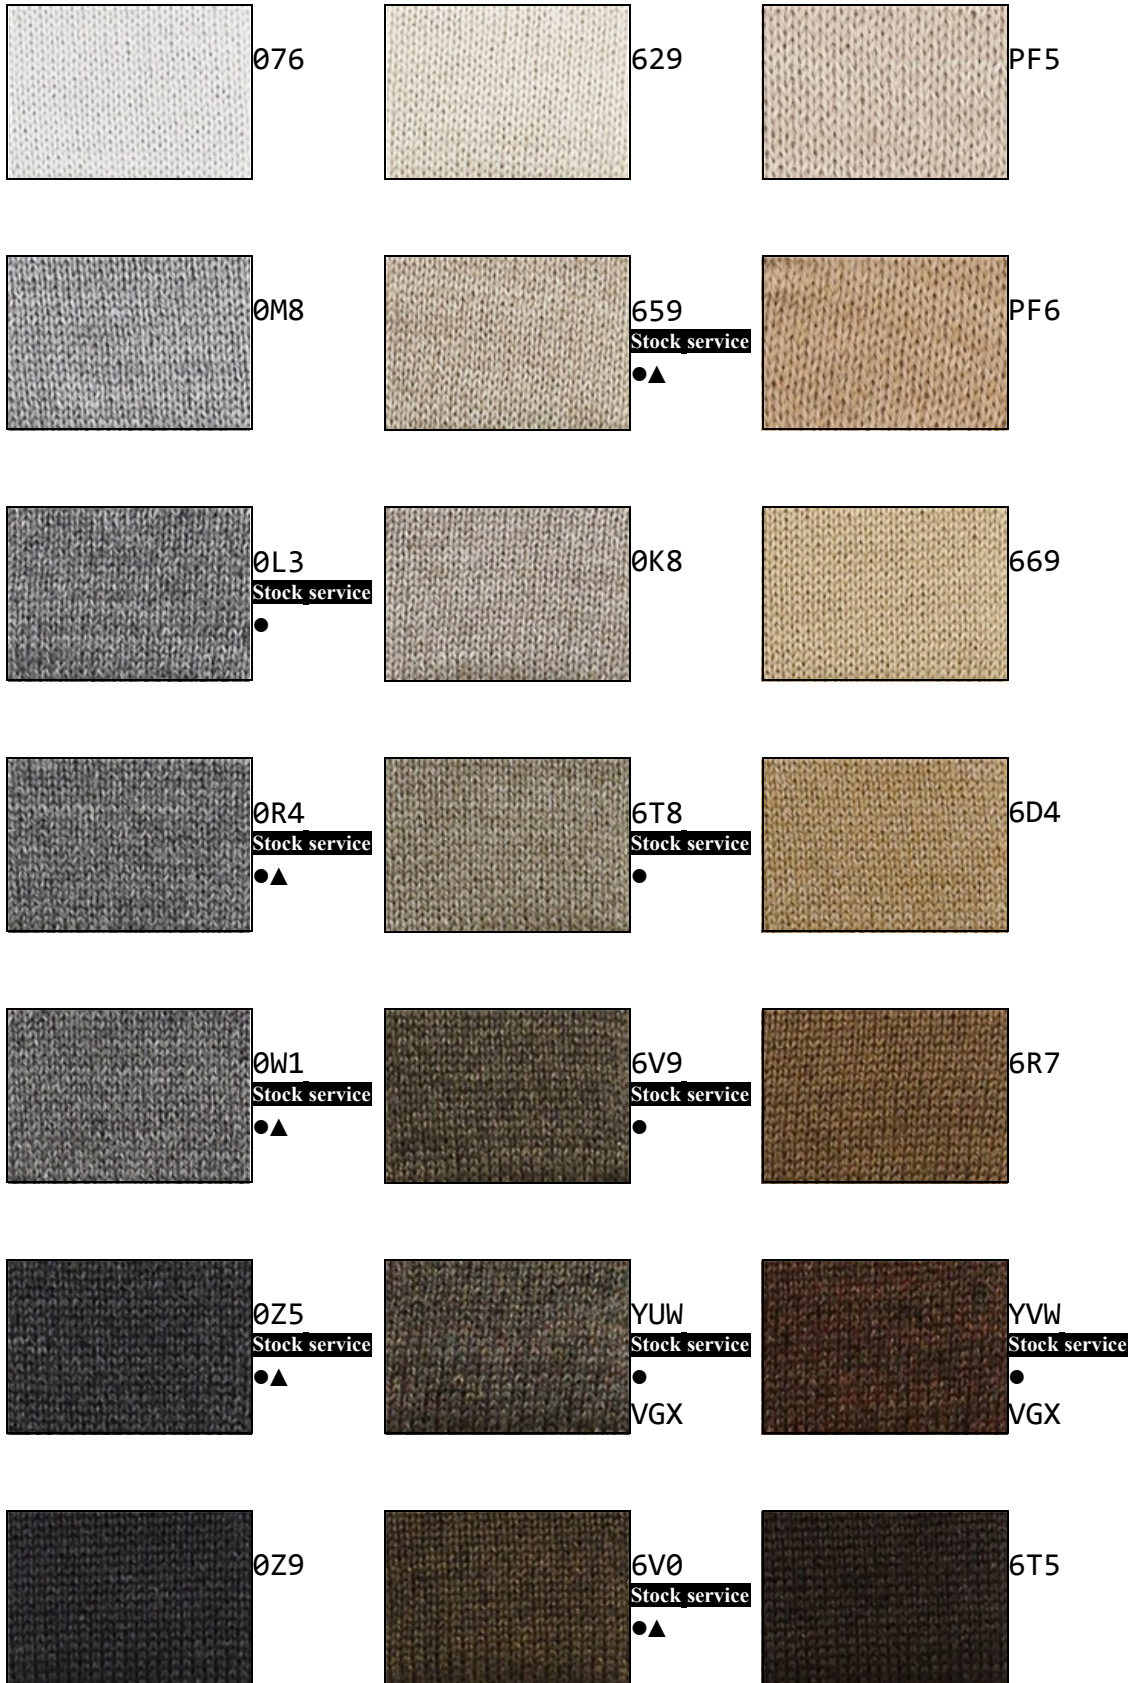

E.Miroglio

Merino Blend

- Colori Stock Service in – Stock Service colours for
- ▲ Colori Stock Service in – Stock Service colours for

Australia Nm 2/28
Forty-4 Nm 2/44