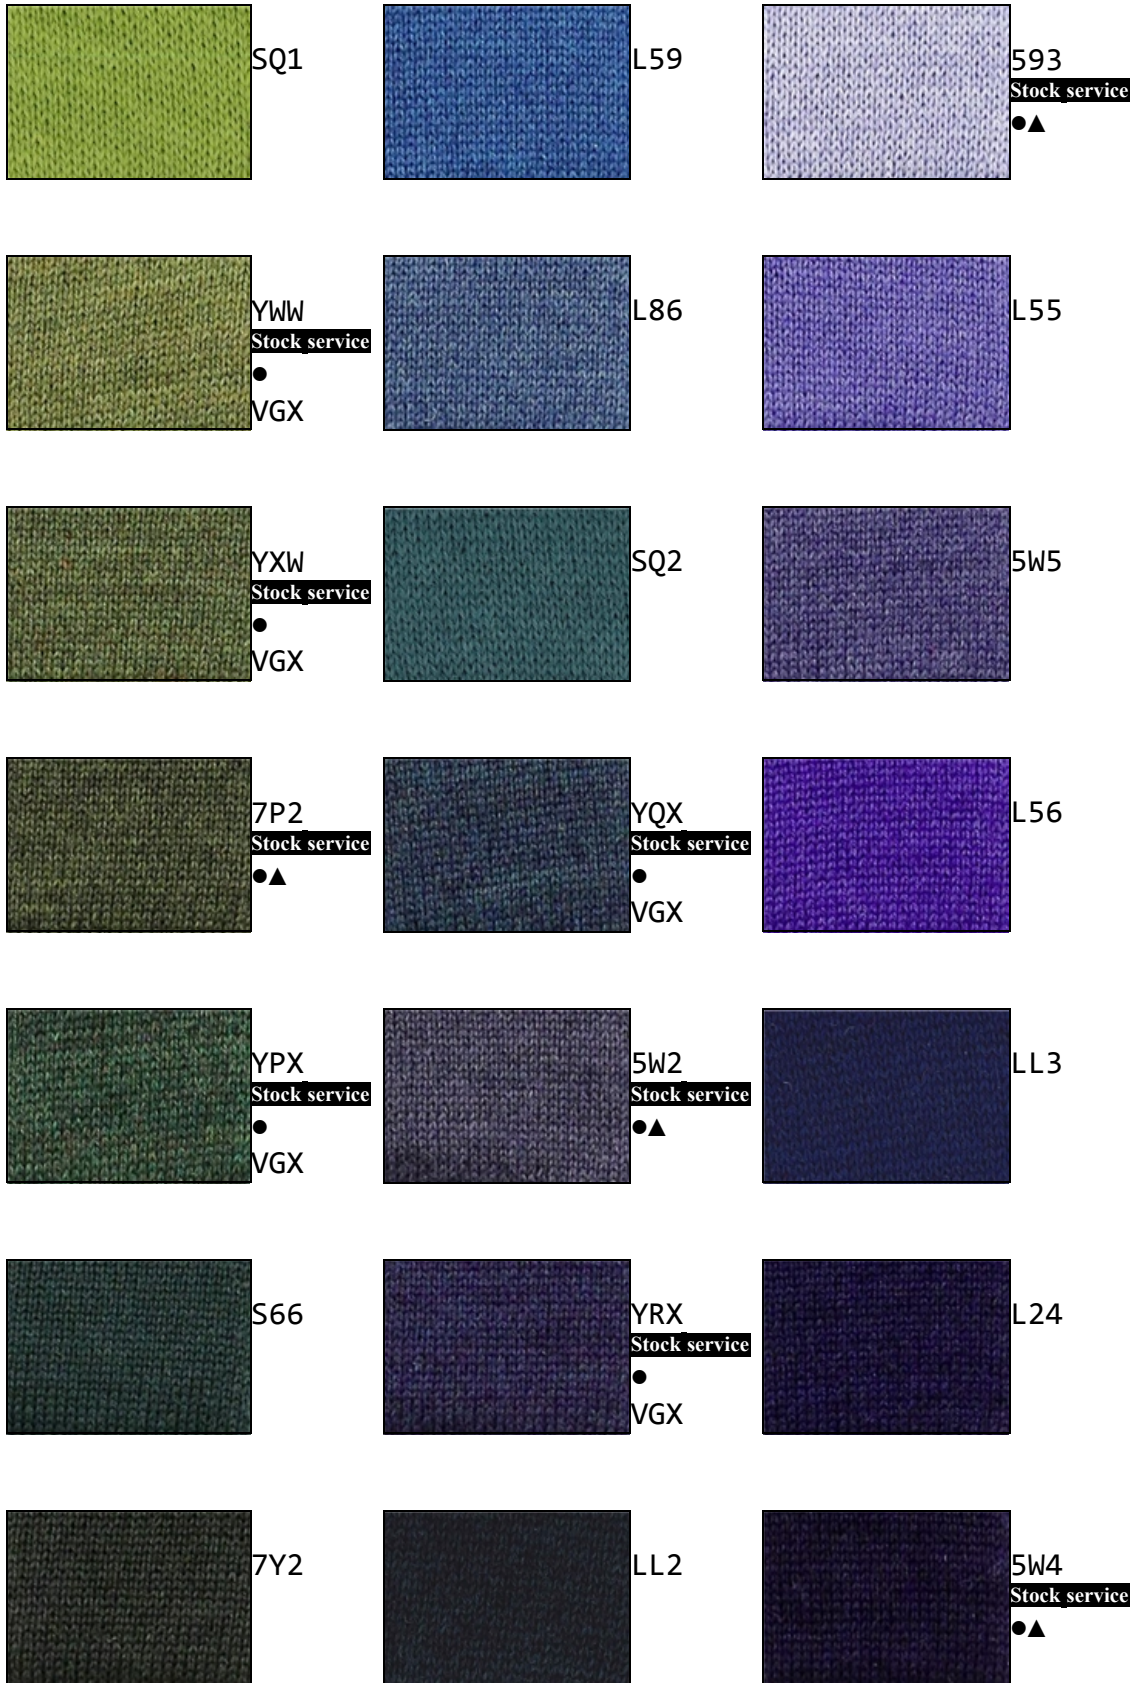

6N9  
**Stock service**  
 ●▲

984  
**Stock service**  
 ●▲\*  
 VGX

6V6  
**Stock service**  
 ●▲

- Colori Stock Service in – Stock Service colours for
- ▲ Colori Stock Service in – Stock Service colours for
- \* Colori Stock Service in – Stock Service colours for
- Colori Stock Service in – Stock Service colours for

**Australia Nm 2/28**  
**Forty-4 Nm 2/44**  
**Tasmania Nm 2/25**  
**Sixty-tec Nm 2/28 – Wolf-tec Nm 2/28**

## Merino Blend

- Colori Stock Service in – Stock Service colours for
- ▲ Colori Stock Service in – Stock Service colours for

Australia Nm 2/28  
Forty-4 Nm 2/44

## Merino Blend

I colori di questa cartella sono validi anche per i seguenti articoli:  
The colours on this colourcard are valid also for the following qualities:

**Albury Nm 1/40 50%WV Merino 50%PC**  
**Petra Nm 1/28 50%WV Merino 50%PC**