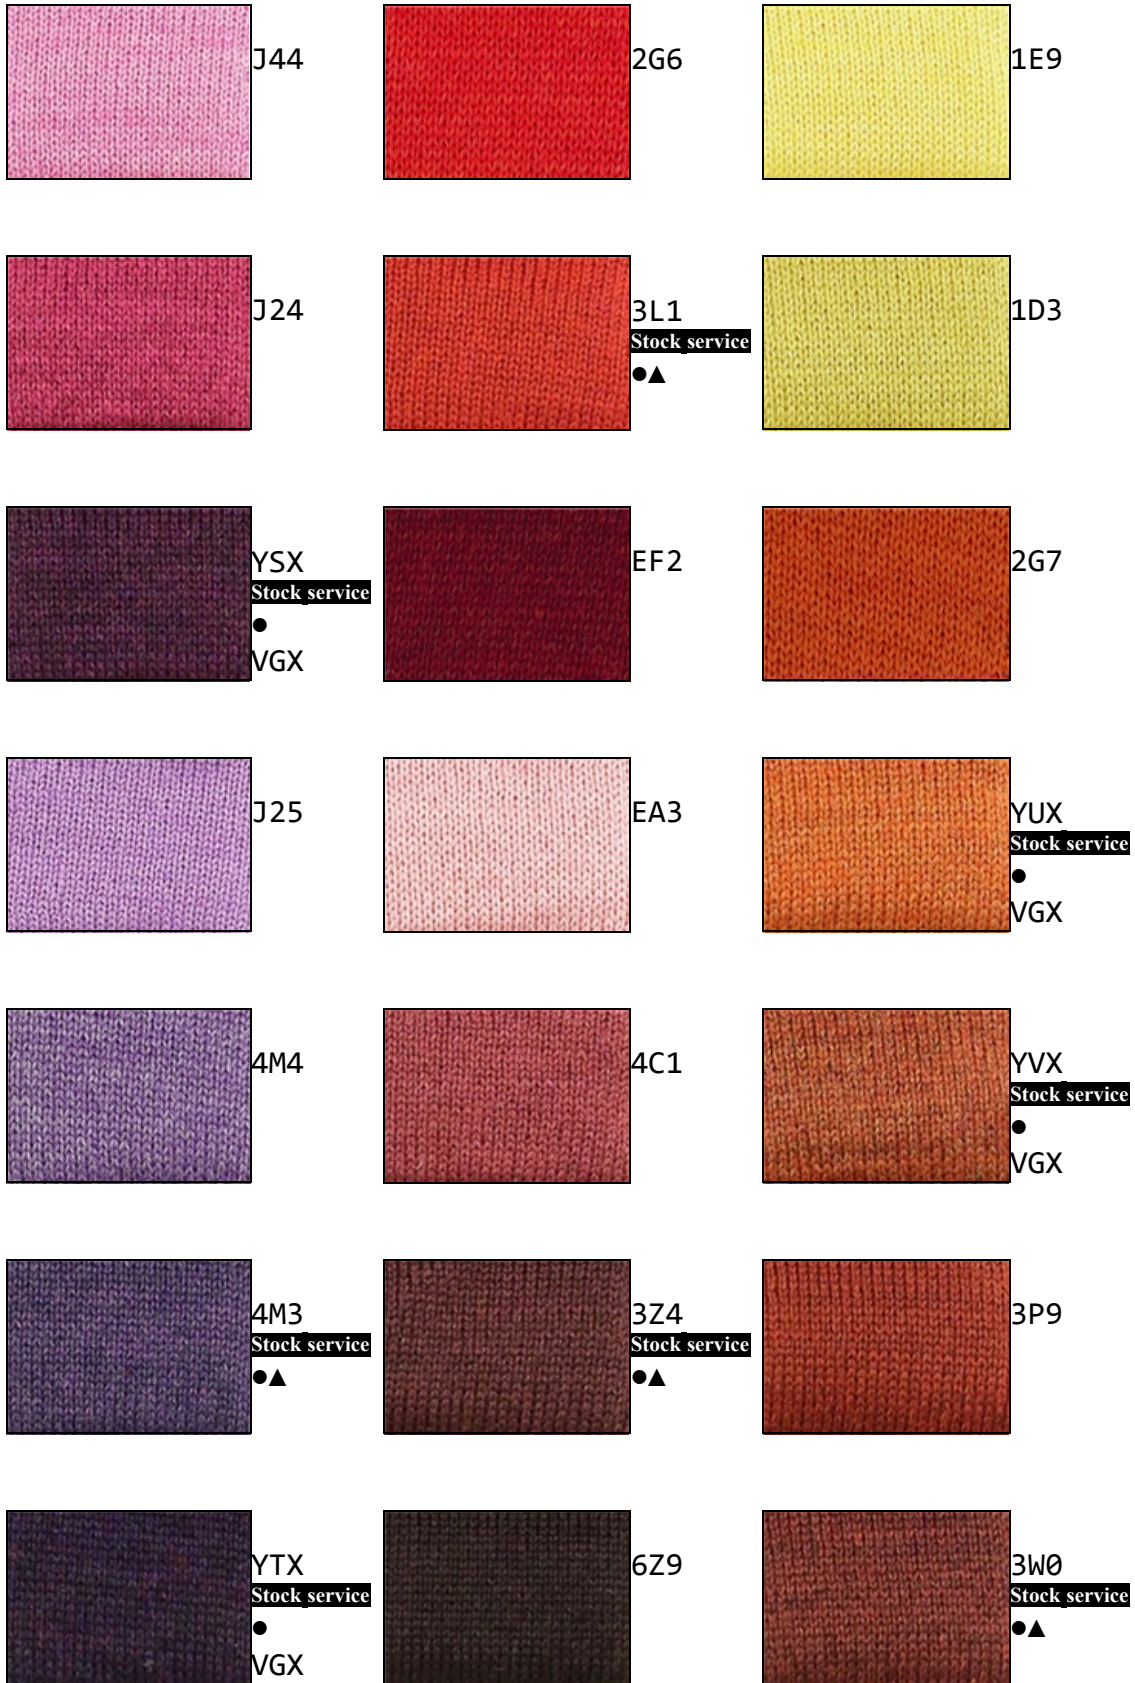

E.Miroglio

Merino Blend

La presente cartella valida dal 01-07-2014 annulla e sostituisce la precedente.

This colourcard cancels and replaces the previous one, and is valid from 01-07-2014.