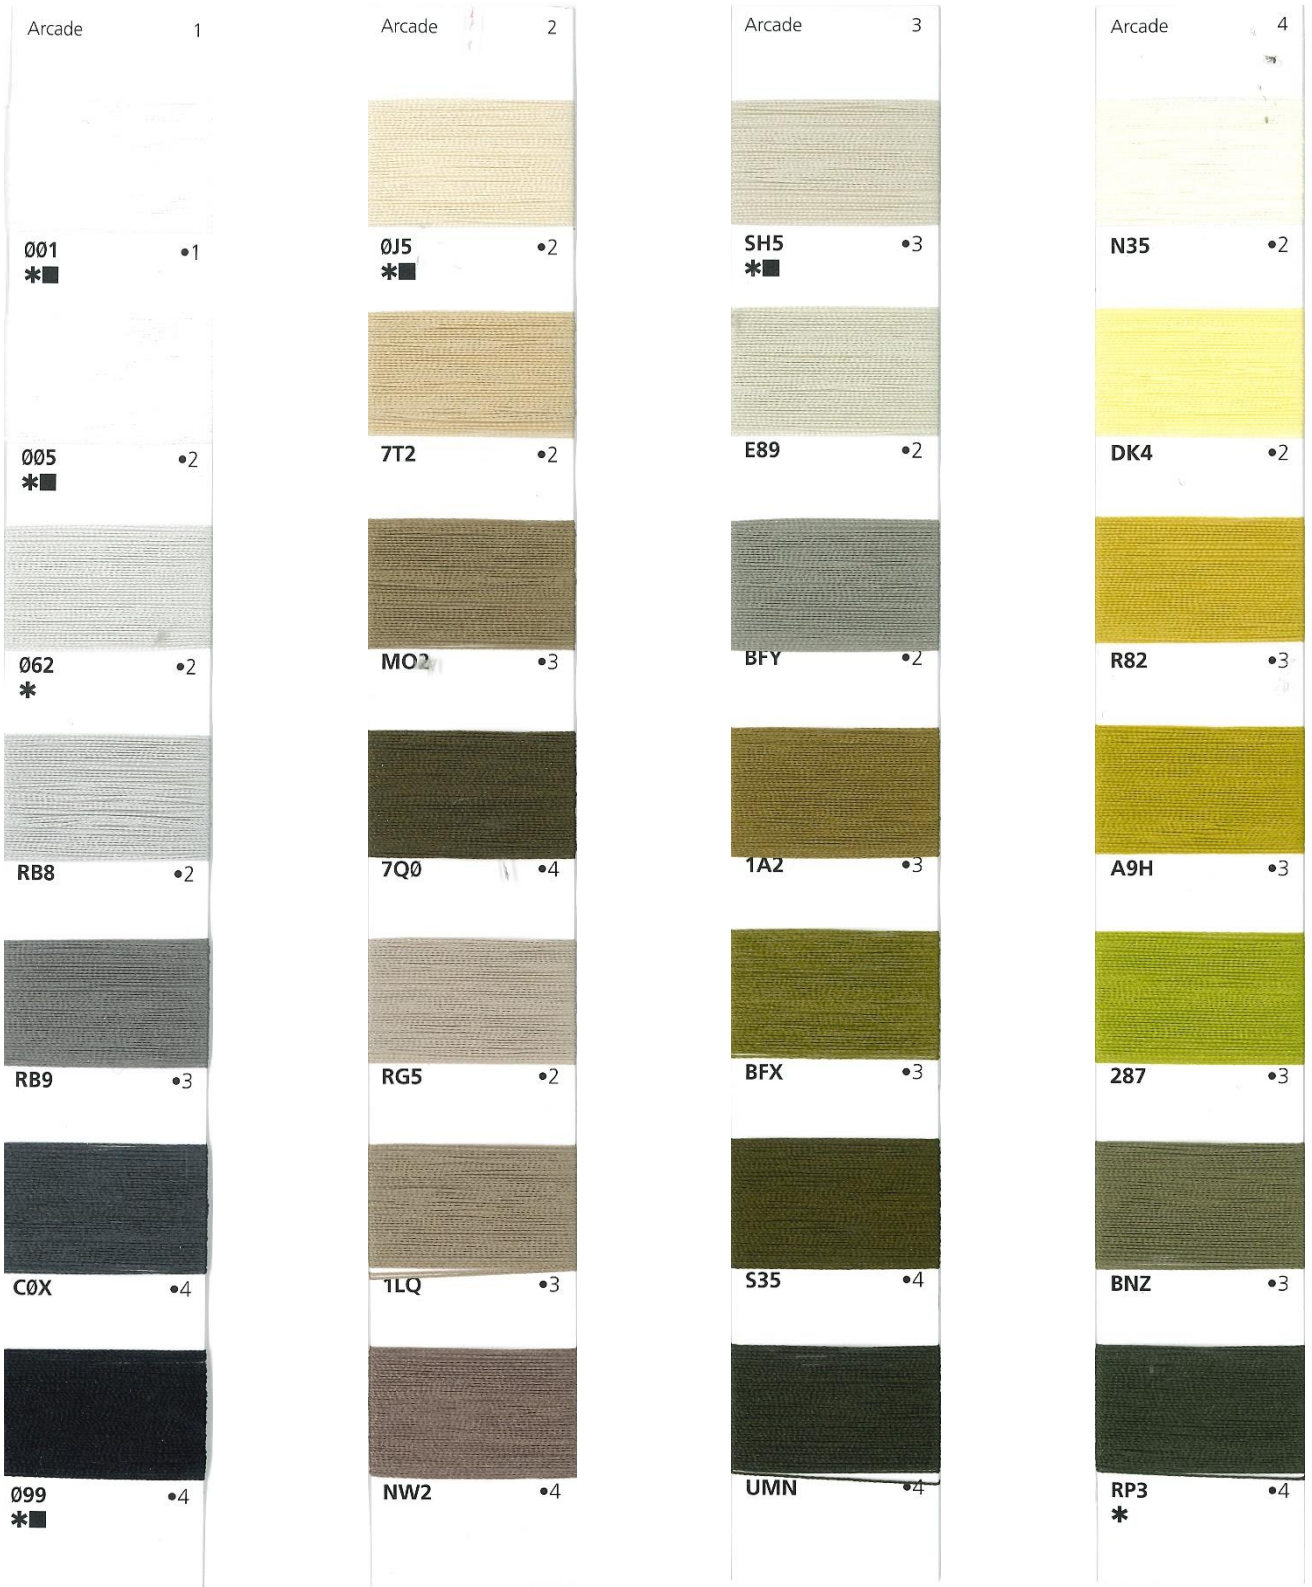

Cod.54963

Cod.64016

Arcade / Mall

Nm 22000

Nm 27000

* Colori pronti per campionatura in Arcade
 ■ Colori pronti per campionatura in Mall

* Colours ready for sampling for Arcade
 ■ Colours ready for sampling for Mall