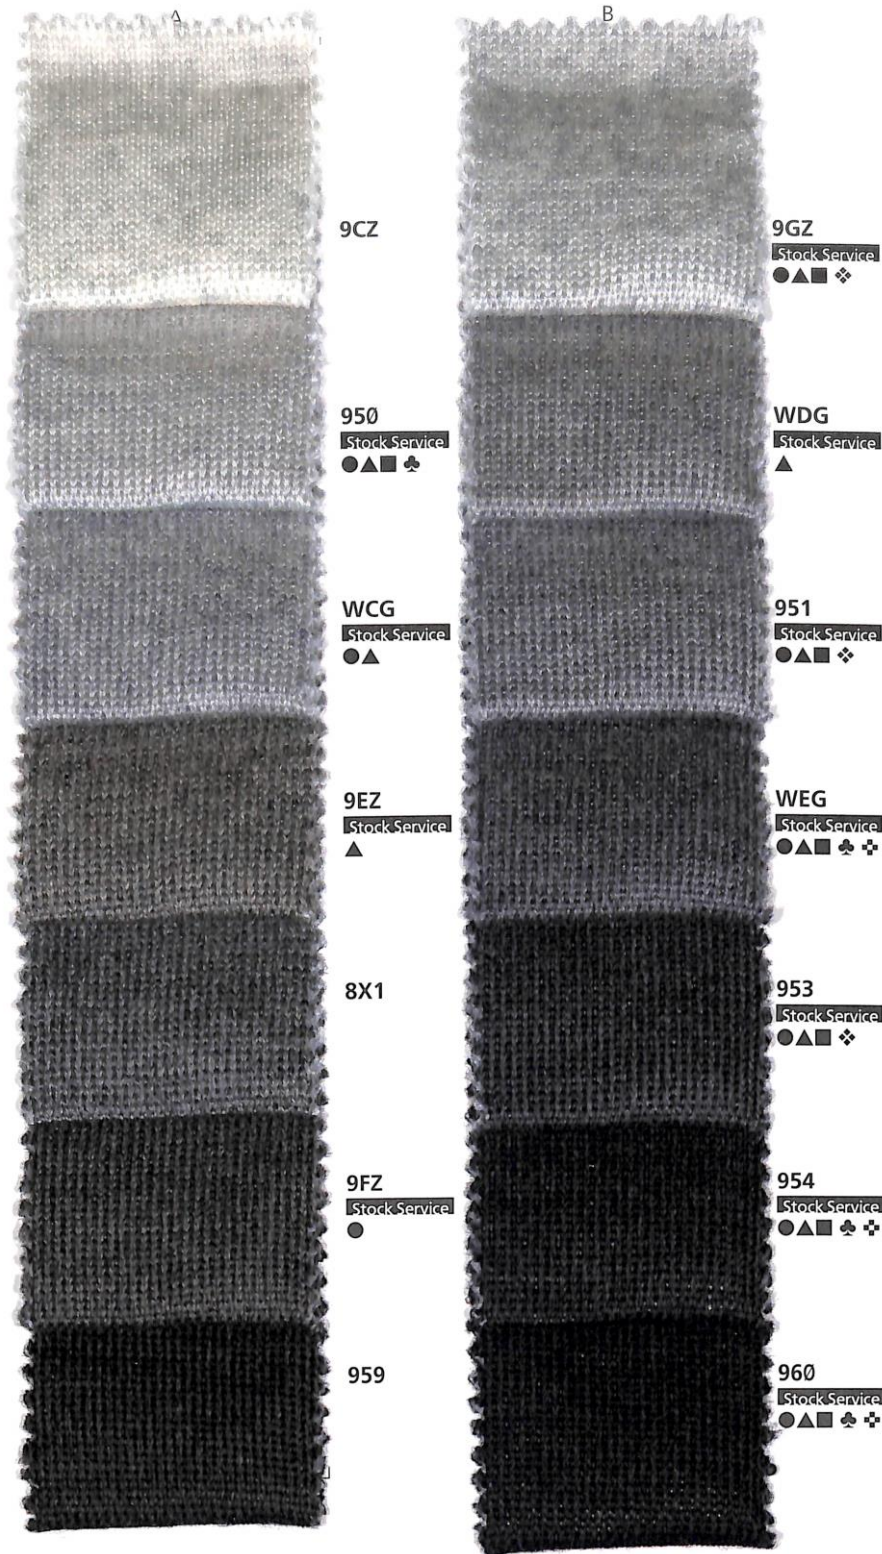

# Pure New Wool

- Colori **Stock service** in – **Stock service** colours for
- ▲ Colori **Stock service** in – **Stock service** colours for
- Colori **Stock service** in – **Stock service** colours for
- ♣ Colori **Stock service** in – **Stock service** colours for
- ✦ Colori **Stock service** in – **Stock service** colours for
- \* Colori pronti per campionatura-Colours ready for sampling

# Pure New Wool

I colori di questa cartella sono validi anche per i seguenti articoli:  
 The colours on this colourcard are valid also for the following qualities:

**Shape Nm 1/48 100%WV Extrafine**  
**Sirio Nm 2/28 100%WV**

# Pure New Wool

La presente cartella valida dal 01-07-2022 annulla e sostituisce la precedente.

This colourcard cancels and replaces the previous one, and is valid from 01-07-2022.

# Pure New Wool

- Colori **Stock service** in – **Stock service** colours for
- ▲ Colori **Stock service** in – **Stock service** colours for
- Colori **Stock service** in – **Stock service** colours for
- ♣ Colori **Stock service** in – **Stock service** colours for
- ⦿ Colori **Stock service** in – **Stock service** colours for
- ◆ Colori pronti per campionatura – Colours ready for sampling