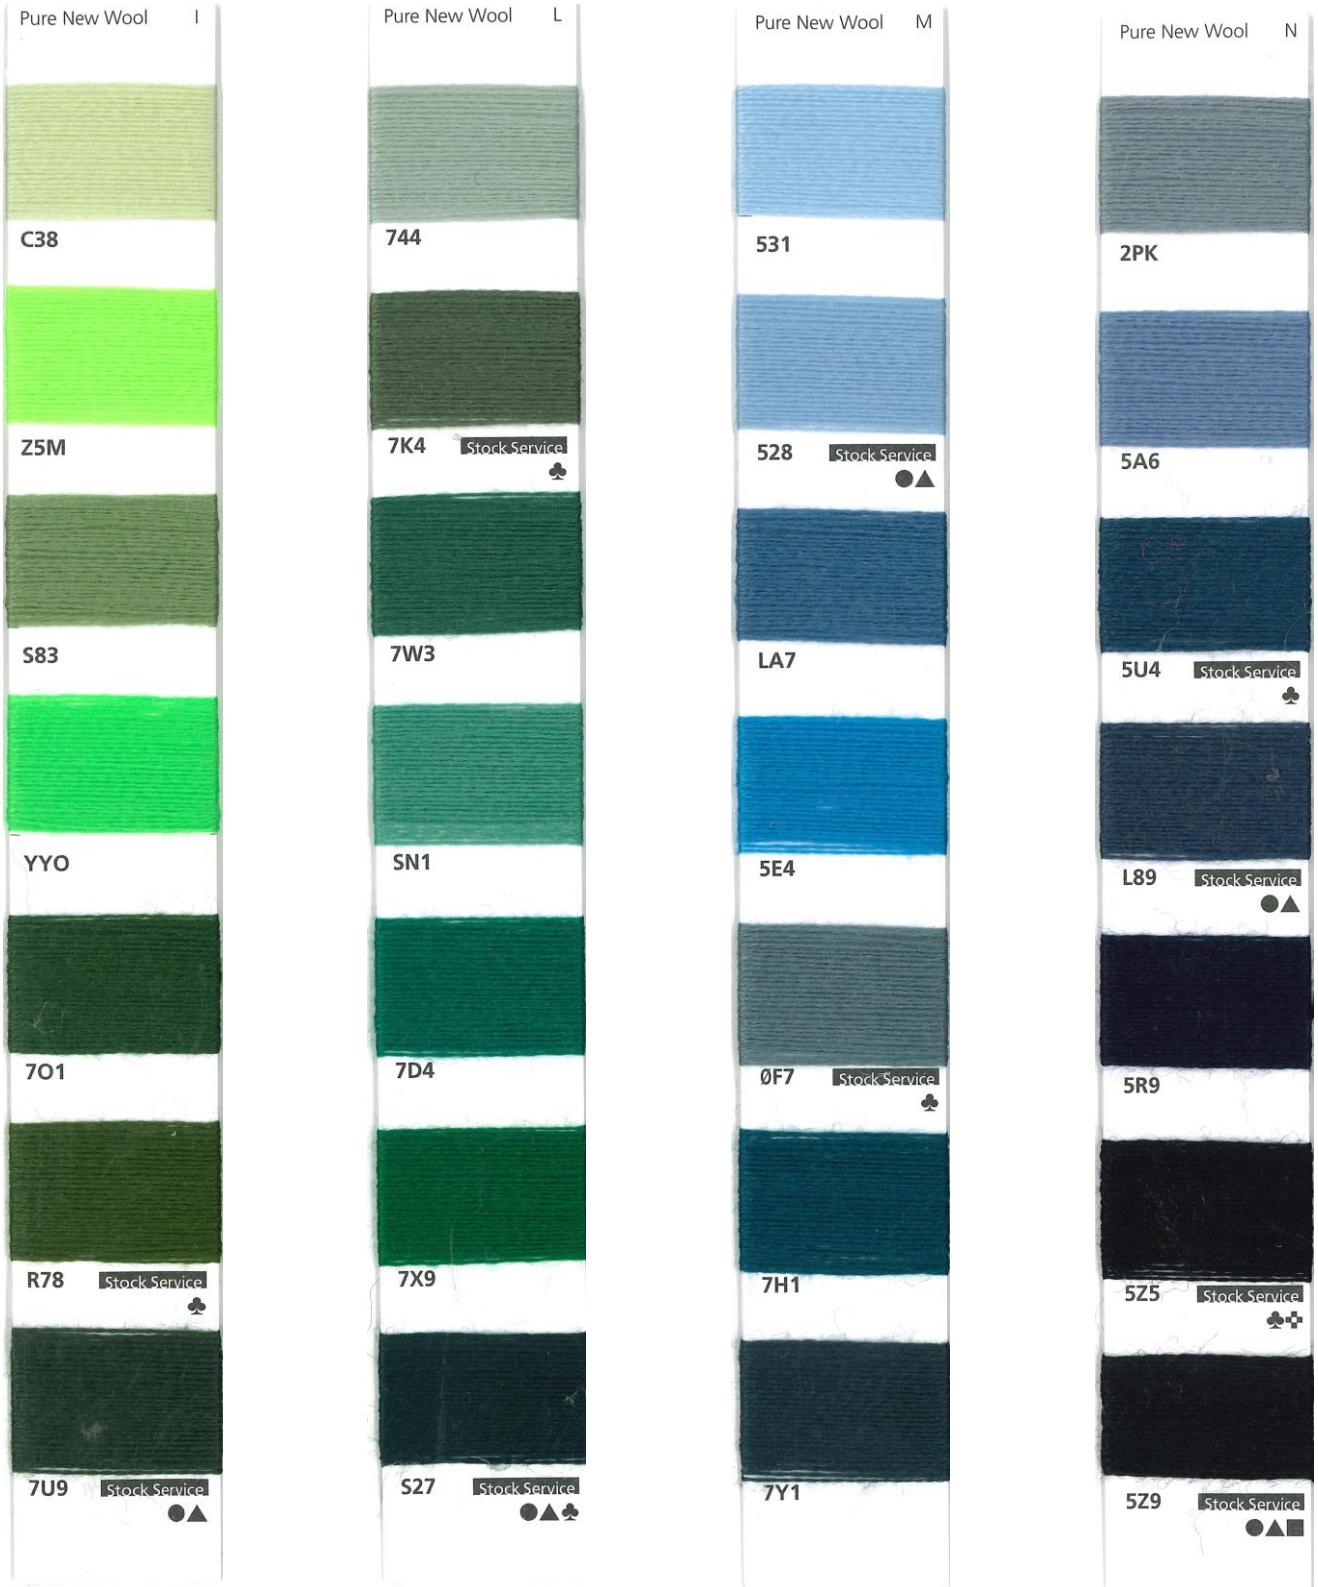

Pure New Wool

La presente cartella valida dal 01-07-2022 annulla e sostituisce la precedente.

This colourcard cancels and replaces the previous one, and is valid from 01-07-2022.