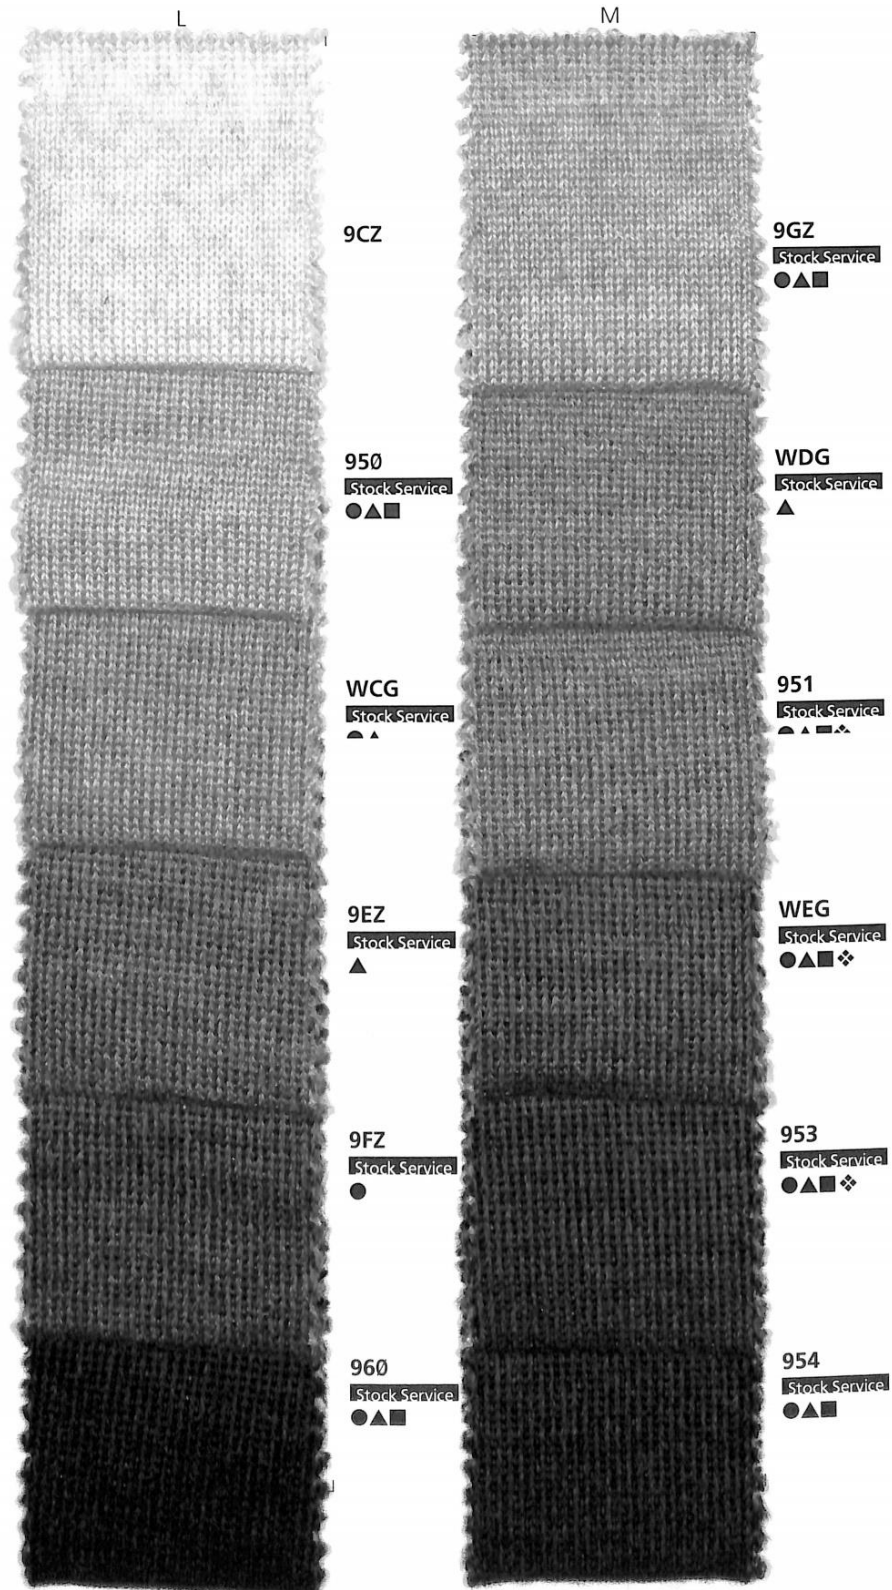

# Pure New Wool

- Colori **Stock service** in – **Stock service** colours for
  - ▲ Colori **Stock service** in – **Stock service** colours for
  - Colori **Stock service** in – **Stock service** colours for
  - ♣ Colori **Stock service** in – **Stock service** colours for
  - ‡ Colori **Stock service** in – **Stock service** colours for
  - \* Colori pronti per campionatura-Colours ready for sampling
- Aqua Nm 2/30, Class-Tec Nm 2/28, Imagine Nm 2/36, Imagine Nm 3/54, Imagine Nm 2/54 Mercury Nm 2/52, Prince Nm 3000**

# Pure New Wool

- Colori **Stock service** in – **Stock service** colours for
- ▲ Colori **Stock service** in – **Stock service** colours for
- Colori **Stock service** in – **Stock service** colours for
- ◆ Colori pronti per campionatura – Colours ready for sampling

# Pure New Wool

Pure New Wool

# Pure New Wool

La presente cartella valida dal 01-07-2024 annulla e sostituisce la precedente.

This colourcard cancels and replaces the previous one, and is valid from 01-07-2024.