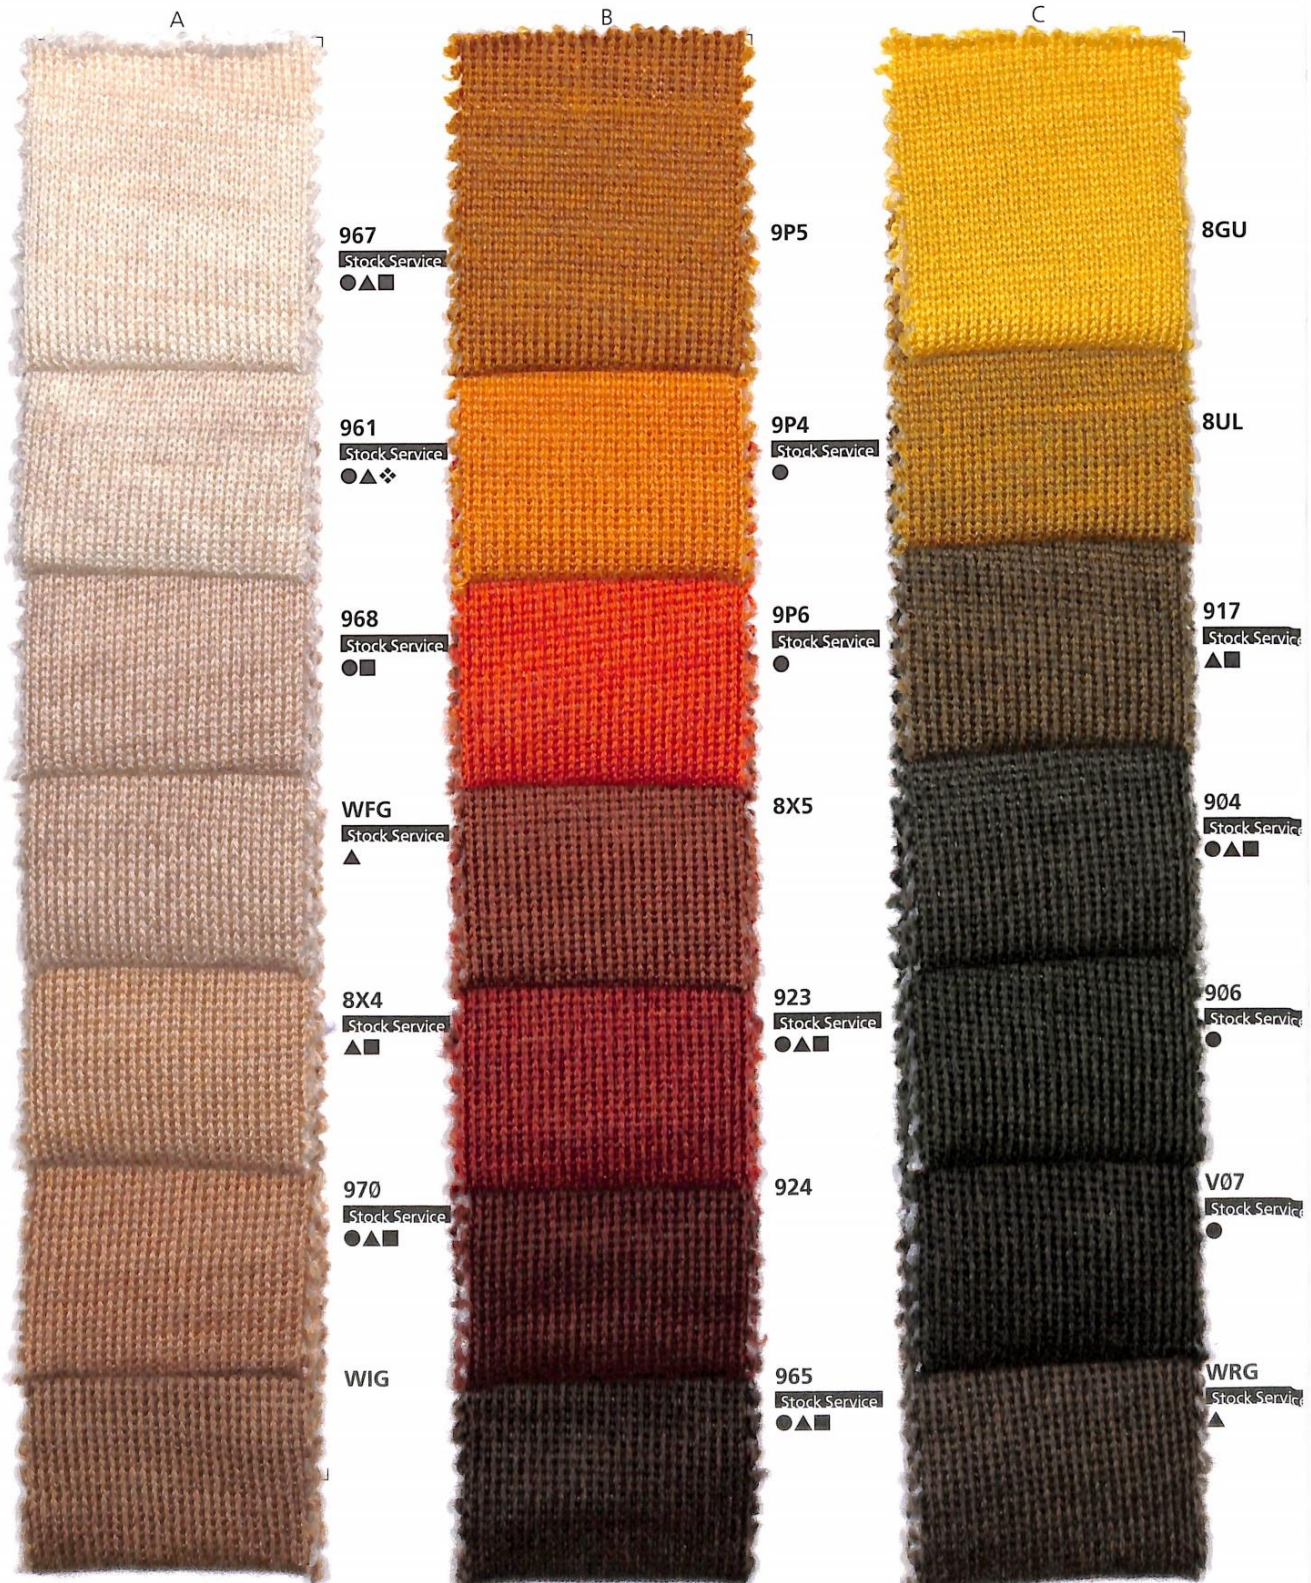

# Pure New Wool

- Colori **Stock service** in – **Stock service** colours for
  - ▲ Colori **Stock service** in – **Stock service** colours for
  - Colori **Stock service** in – **Stock service** colours for
  - ♣ Colori **Stock service** in – **Stock service** colours for
  - ‡ Colori **Stock service** in – **Stock service** colours for
  - \* Colori pronti per campionatura-Colours ready for sampling
- Aqua Nm 2/30, Class-Tec Nm 2/28, Imagine Nm 2/36, Imagine Nm 3/54, Imagine Nm 2/54 Mercury Nm 2/52, Prince Nm 3000**

# Pure New Wool

La presente cartella valida dal 01-07-2024 annulla e sostituisce la precedente.

This colourcard cancels and replaces the previous one, and is valid from 01-07-2024.

# Pure New Wool

- Colori **Stock service** in – **Stock service** colours for
- ▲ Colori **Stock service** in – **Stock service** colours for
- Colori **Stock service** in – **Stock service** colours for
- ◆ Colori pronti per campionatura – Colours ready for sampling